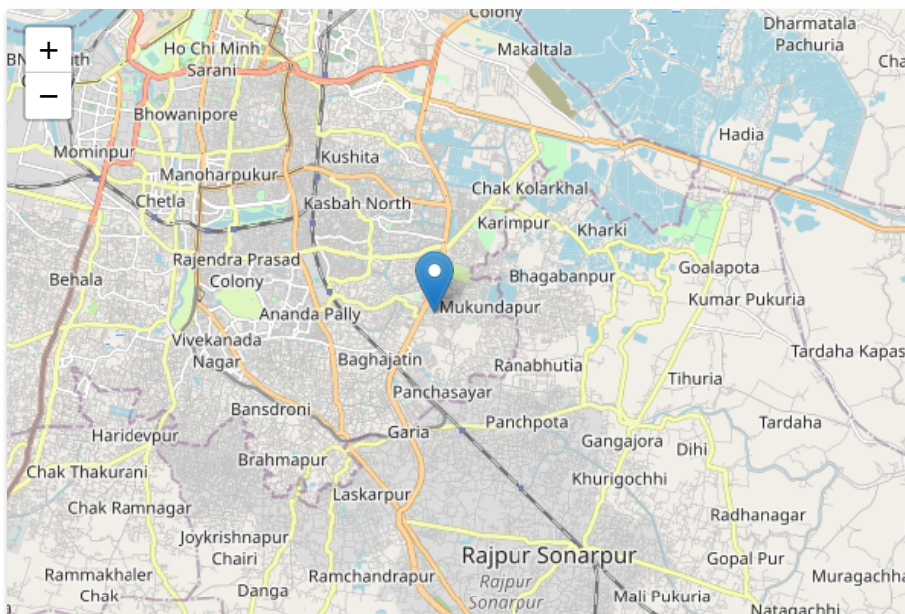

Latitude and Longitude Finder

Latitude and Longitude are the units that represent the *coordinates at geographic coordinate system*. To make a search, use the name of a place, city, state, or address, or click the location on the map to **find lat long coordinates**.

Place Name

Holding No 153 School Road, Plot No 2 Kolkata-700103 West Bengal, India

Find

Add the country code for better results. Ex: London, UK

Latitude

22.490580

Longitude

88.398770

For better accuracy please type Name Address City State Zipcode.

Lat Long

(22.490580, 88.398770)

GPS Coordinates

22° 29' 26.088" N

88° 23' 55.572" E

Share this location link

[\(22.490580, 88.398770\)](https://www.latlong.net/c/?lat=22.490580&long=88.398770)

The **latitude** has the symbol of φ , and it shows the angle between the straight line in the certain point and the equatorial plane. The latitude is specified by degrees, starting from 0° and ending up with 90° to both sides of the equator, making latitude Northern and Southern. The equator is the line with 0° latitude. The **longitude** has the symbol of λ and is another angular coordinate defining the position of a point on a surface of earth. The longitude is defined as an angle pointing west or east from the Greenwich Meridian, which is taken as the [Prime Meridian](#). The longitude can be defined maximum as 180° east from the Prime Meridian and 180° west from the Prime Meridian.